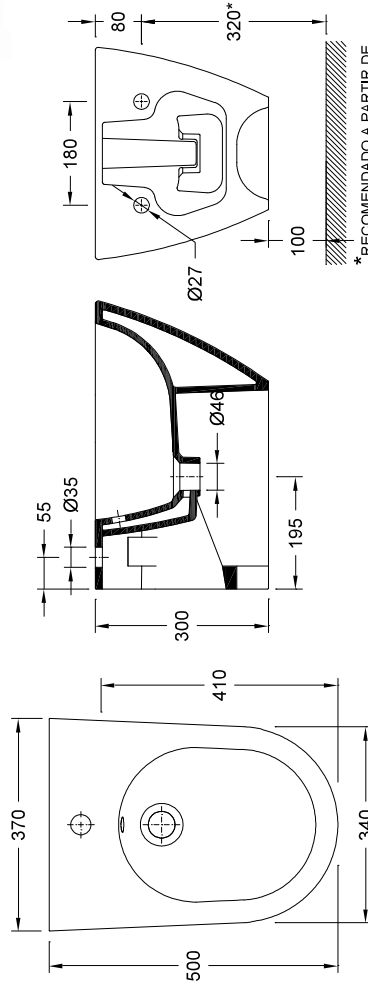

Technical Drawing | Dessin technique

*RECOMENDADO A PARTIR DE...

Recommendations | Recommandations!

Material Matériaux	Type of product Type de pièce	Detergents Détergents	Cleaning kit Matériel de Nettoyage	Other Recommendations Autres Recommandations
Ceramics Céramique		X Abrasives Abrasifs ✓ Acid and basic weak Neutral Soap Acides et bases Savons Neutres	X ✓ Cleaning Cloth Chiffon doux	X Not dropping objects Évitez les fortes forces d'objets X Effort on soft-cover Le forcez pas la descente en douceur!
Metals Métallique		✓ Acid and Basic Acetone Alcohol Ammonia Abrasives X Neutral Soap Savon Neutre	X Abrasives Abrasifs ✓ Cleaning Cloth Chiffon doux	X Effort on soft-cover Le forcez pas la descente en douceur!
Plastics/Resins Plastiques/ Résines		✓ Acid and Basic Acetone Alcohol Ammonia Abrasives X Neutral Soap Savon Neutre	X Abrasives Abrasifs ✓ Cleaning Cloth Chiffon doux	X Effort on soft-cover Le forcez pas la descente en douceur!

1. PT - Outras recomendações mais específicas podem acompanhar os produtos comercializados. Recomendamos que siga as recomendações e instruções indicadas.
  EN - Other particular recommendations can be attached complementarily with the traded products. We strongly advise you to follow the recommendations and instructions indicated.