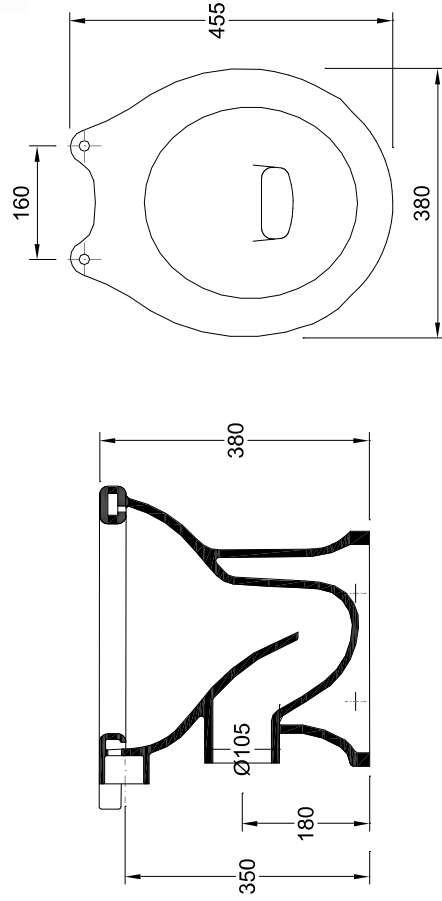

Technical Drawing | Dessin technique

Recommendations | Recommandations!

Material Matériaux	Type of product Type de pièce	Detergents Détergents	Cleaning kit Matériel de Nettoyage	Other Recommendations Autres Recommandations
Ceramics Céramique		X Abrasives / Abrasifs Add and basic / Acetone / Alcool / Ammonia / Ammoniac / Abrasives	X Cleaning kit X Abrasives / Abrasifs	X Not dropping objects / Éviter de faire tomber des objets X Weight on soft-close cover / Ne pas appuyer sur la surface supérieure (louvere)
Metals Métalique		Add and basic / Acetone / Alcool / Ammonia / Ammoniac / Abrasives	X Cleaning kit X Abrasives / Abrasifs	X Weight on soft-close cover / Ne pas appuyer sur la surface supérieure (louvere)
Plastics / Resins Plastiques / Résines		Add and basic / Acetone / Alcool / Ammonia / Ammoniac / Abrasives	X Cleaning kit X Abrasives / Abrasifs	X Weight on soft-close cover / Ne pas appuyer sur la surface supérieure (louvere)

1. **PT - Outras recomendações mais específicas podem acompanhar os produtos comercializados. Recomendamos que siga as recomendações e instruções indicadas.**
EN - Other particular recommendations can be attached complementarily with the traded products. We strongly advise you to follow the recommendations and instructions indicated.